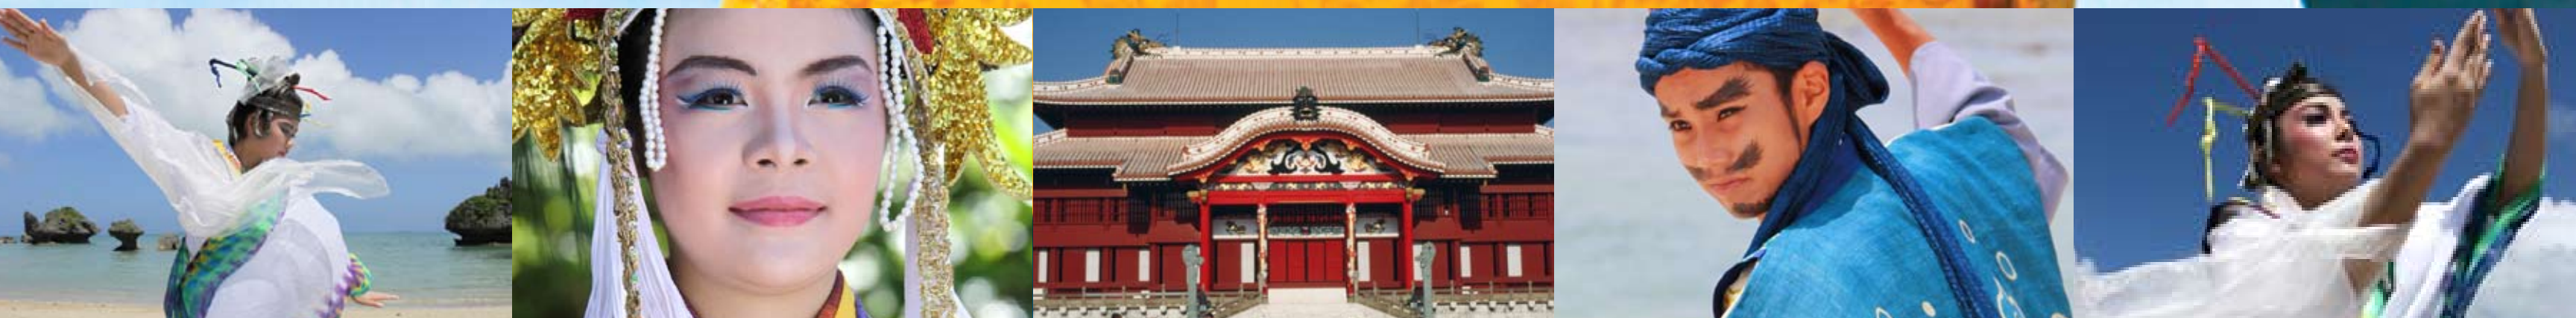

尚巴志王
琉球王朝建設の父
現代版組踊絵巻
(ミュージカル)

KING SHO HASHI - DYNAMIC RYUKYU His vision united a kingdom.

An ultra modern *kumiodori* musical in Japanese and English

100th Anniversary Sponsors:

Enagic

Diane Keiko Mihara